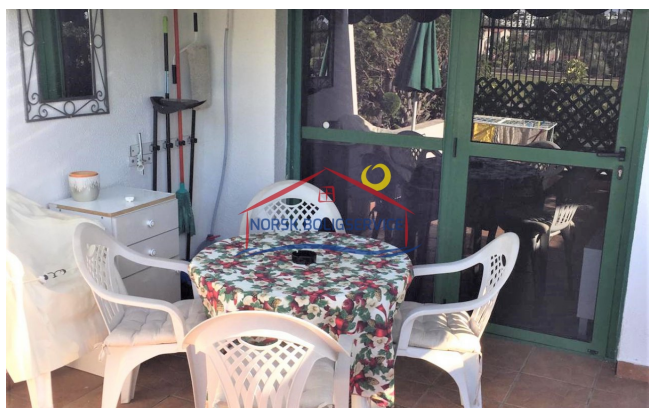

price is € 800 and water and electricity costs up to € 50 are included.

To reserve the property, the initial payment of a month's deposit will be necessary (which will be returned after having delivered the property to the owner, as long as the state of the same is the same as at the time of delivery to the tenant and that comply with the conditions of the rental contract), plus one month of agency fees (plus its corresponding IGIC).

Opening hours

Monday - Friday
10.00-16.00
Saturday 10.00 - 13.00

Phone contact

0034 928 185 004 (Spain)
047 925 65 860
(Norwegian mobile)

Office adress

Calle Ángel Guimerá,
1B
Las Palmas
35120 Arguineguin,
Gran Canaria

Web

www.canaria.no
www.norskboligservice.com

Facebook