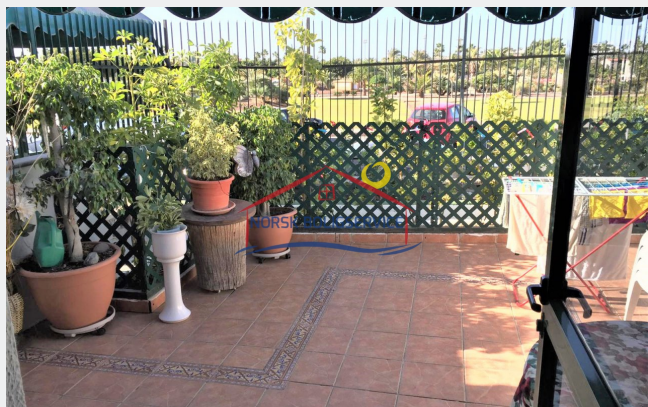

Bungalow for rent in Playa del Ingles, Gran Canaria

800 €

Reference no.: 2540

Reference no.: 2540

Type: Bungalow

Location: Playa del Ingles

Complex: Playa del Ingles

Water & electricity: Inklusiv til 50 euro

Brutto area: 40 m²

Terrace areal: 10 m²

About the property

1 bedroom bungalow for rent in Maspalomas in a very quiet residential area. The complex has a communal pool also for children. It is located in the center of Maspalomas, about 2.5 km to the Dunas beaches and all the shopping centers in less than 1 km. Bus stops very close. Preferable long stay or option of fewer months. The costs of water, electricity and Internet are not included in the rental price.

Living room together with the kitchen

Living room has a sofa bed for 2 people, furniture with TV, exit to the terrace, dining table, decoration

Kitchen equipped with vitroceramic with 4 plates, micro, fridge with freezer

Bathroom with shower, WC, cabinet

Large terrace with garden furniture, extendable awning

Bedroom with 2 single beds, wardrobe, window with ventilation

It is rented fully furnished and equipped. The rental

Key property facilities

1 bedroom

1 bathroom

2500 m from beach

Other facilities

- Terrace
- Shower
- Swimming pool
- Furnished