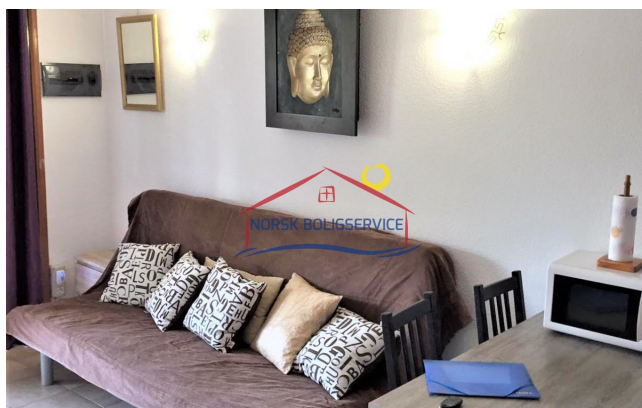

Bungalow for rent in Playa del Ingles, Gran Canaria

800 €

Reference no.: 2540

Reference no.: 2540

Type: Bungalow

Location: Playa del Ingles

Complex: Playa del Ingles

Water & electricity: Inklusiv til 50 euro

Brutto area: 40 m²

Terrace areal: 10 m²

About the property

1 bedroom bungalow for rent in Maspalomas in a very quiet residential area. The complex has a communal pool also for children. It is located in the center of Maspalomas, about 2.5 km to the Dunas beaches and all the shopping centers in less than 1 km. Bus stops very close. Preferable long stay or option of fewer months. The costs of water, electricity and Internet are not included in the rental price.

Living room together with the kitchen

Living room has a sofa bed for 2 people, furniture with TV, exit to the terrace, dining table, decoration

Kitchen equipped with vitroceramic with 4 plates, micro, fridge with freezer

Key property facilities

1 bedroom

1 bathroom

2500 m from beach

Other facilities

- Terrace
- Shower
- Swimming pool
- Furnished

price is € 800 and water and electricity costs up to € 50 are included.

To reserve the property, the initial payment of a month's deposit will be necessary (which will be returned after having delivered the property to the owner, as long as the state of the same is the same as at the time of delivery to the tenant and that comply with the conditions of the rental contract), plus one month of agency fees (plus its corresponding IGIC).