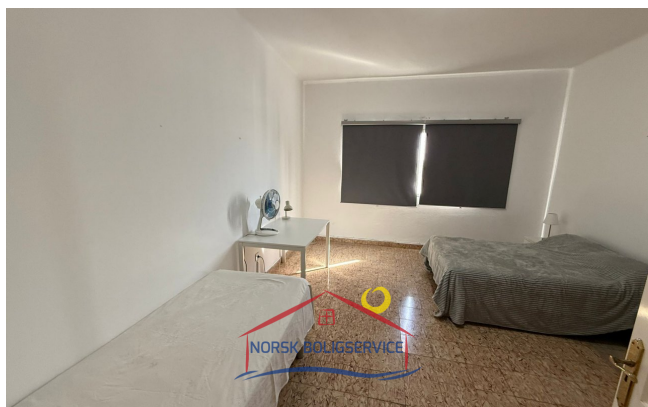

Opening hours

Monday - Friday
10.00-16.00
Saturday 10.00 - 13.00

Phone contact

0034 928 185 004 (Spain)
047 925 65 860
(Norwegian mobile)

Office adress

Calle Ángel Guimerá,
1B
Las Palmas
35120 Arguineguin,
Gran Canaria

Web

www.canaria.no
www.norskboligservice.com

Facebook