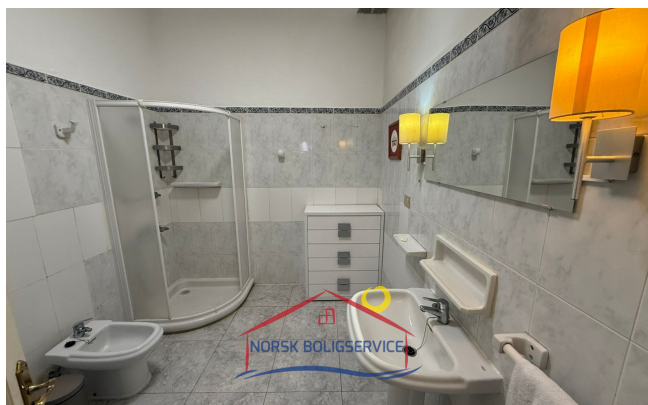

## About the property

Apartment for rent with 2 bedrooms, spacious in the center of Arguineguin. It is located in a very quiet area, near Marañuelas Beach, supermarkets, shops, and restaurants just a couple of steps from the apartment. It has views of the sea. Lots of space to sleep. Public transport stops such as buses and taxis 200 meters away. Nearby beaches recommended to visit in less than 15 min. Preferable long term with option of fewer months. Internet is not installed, it does not have an elevator because it is on the ground floor.

- Living room with large sofa, furniture, TV, large window
- Very spacious kitchen equipped with oven, micro, gas fire, fridge with freezer, dining table, window
- 2 bedrooms with double bed, wardrobe, TV, furniture
- Large bathroom with shower, toilet, bidet, cabinet

## Key property facilities

- 1 bedroom
- 1 bathroom
- 1 toilet
- 1 floor
- 150 m from beach

## Other facilities

- Seaview
- Shower
- Furnished

house to the owner, provided that the state of the house is the same as at the time of delivery to the tenant, and that the terms of the lease), plus one month of agency fees (plus the corresponding IGIC). The water and electricity costs are not included in the rent.