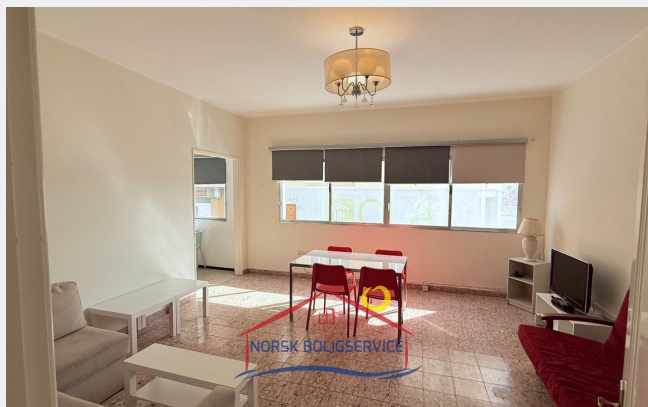

Apartment for rent in Arguineguin, Gran Canaria

1 150 €

Reference no.: 2602

Reference no.: 2602
Type: Leilighet
Location: Arguineguin
Complex: Arguineguin
Water & electricity: I tillegg

About the property

Apartment for rent with 2 bedrooms, spacious in the center of Arguineguin. It is located in a very quiet area, near Marañuelas Beach, supermarkets, shops, and restaurants just a couple of steps from the apartment. It has views of the sea. Lots of space to sleep. Public transport stops such as buses and taxis 200 meters away. Nearby beaches recommended to visit in less than 15 min. Preferable long term with option of fewer months. Internet is not installed, it does not have an elevator because it is on the ground floor.

- Living room with large sofa, furniture, TV, large window
- Very spacious kitchen equipped with oven, micro, gas fire, fridge with freezer, dining table, window
- 2 bedrooms with double bed, wardrobe, TV, furniture
- Large bathroom with shower, toilet, bidet, cabinet

Price: 950 Euro

To reserve the property, a deposit of one month will be required (which will be returned after handing over the

Key property facilities

- 1 bedroom
- 1 bathroom
- 1 toilet
- 1 floor
- 150 m from beach

Other facilities

- Seaview
- Shower
- Furnished